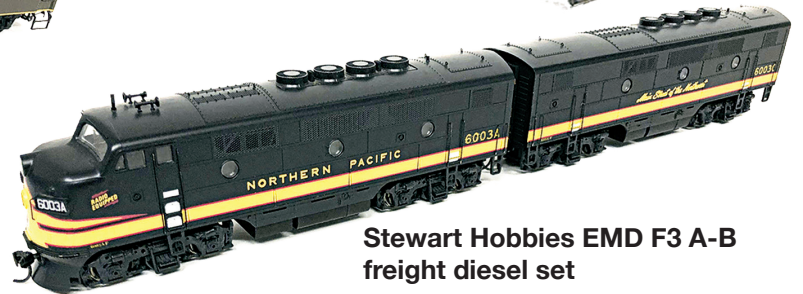

NORTHERN PACIFIC RAILWAY HISTORICAL ASSOCIATION

2026 Raffle Items—All Items HO Scale Models

Pacific Fast Mail-Fujiyama Kogyo brass Class-A-5 4-8-4

W&R Enterprises baggage-smoker 1198

Stewart Hobbies EMD F3 A-B freight diesel set

Rapido Trains boxcar 11249, pre-war (1923)

Moloco Brainerd-built double slider boxcar 7056

Rapido Trains boxcar 11249, small monad (1945)

Moloco Brainerd-built double slider boxcar 6897

***Don't delay!
Send your entry form below now!***